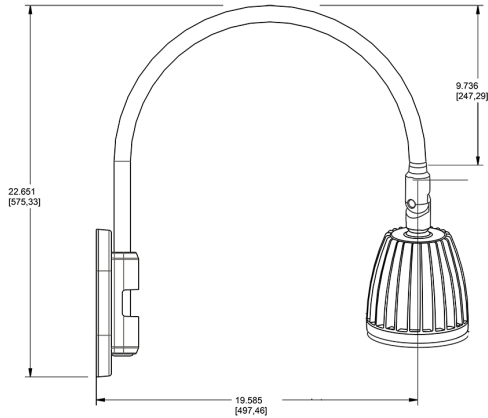

Lead Time:

12 - 14 weeks standard shipping.

Technical Specifications (continued)

Buy American Act Compliance:

RAB values USA manufacturing! Upon request, RAB may be able to manufacture this product to be compliant with the Buy American Act (BAA). Please contact customer service to request a quote for the product to be made BAA compliant.

Dimensions

Features

- Adjustable 45° swivel joint
- Superior heat sink
- Die-cast aluminum housing
- 5-Year, No-Compromise Warranty

Ordering Matrix

Family	Wattage	Color Temp	Reflector	Shade	ShadeSize	Finish
GN4LED	26	N	R			S
	13 = 13W 26 = 26W	Y = 3000K Warm N = 4000K Neutral	Blank = Flood R = Rectangular S = Spot	Blank = No Shade	Blank = No Shade Size	B = Black W = White A = Bronze S = Silver G = Hunter Green YL = Yellow LB = Light Blue BL = Royal Blue BWN = Brown I = Ivory R = Red