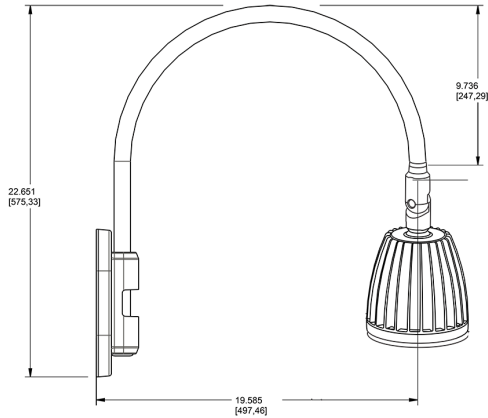

Technical Specifications

Compliance

UL Listed:

Suitable for wet locations. Suitable for mounting within 4ft (1.2m) of the ground.

IESNA LM-79 & lm-80 Testing:

RAB LED luminaires and LED components have been tested by an independent laboratory in accordance with IESNA lm-79 and lm-80

Lead Time:

12 - 14 weeks standard shipping.

Technical Specifications (continued)

Buy American Act Compliance:

RAB values USA manufacturing! Upon request, RAB may be able to manufacture this product to be compliant with the Buy American Act (BAA). Please contact customer service to request a quote for the product to be made BAA compliant.

Dimensions

Features

- Adjustable 45° swivel joint
- Superior heat sink
- Die-cast aluminum housing
- 5-Year, No-Compromise Warranty

Ordering Matrix

Family	Wattage	Color Temp	Reflector	Shade	ShadeSize	Finish
GN4LED	26	N	R			I
	13 = 13W 26 = 26W	Y = 3000K Warm N = 4000K Neutral	Blank = Flood R = Rectangular S = Spot	Blank = No Shade	Blank = No Shade Size	B = Black W = White A = Bronze S = Silver G = Hunter Green YL = Yellow LB = Light Blue BL = Royal Blue BWN = Brown I = Ivory R = Red