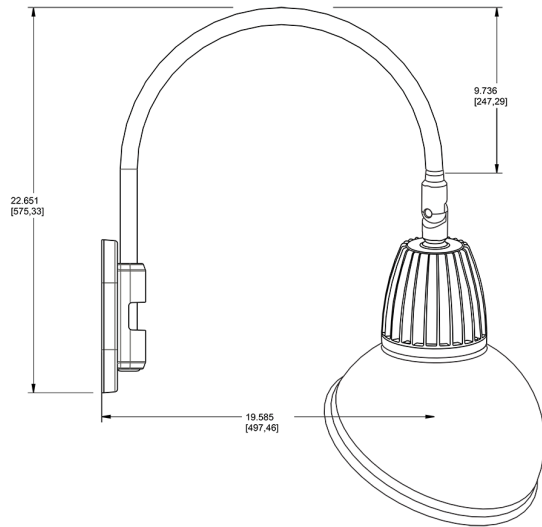

Dimensions

Features

- Adjustable 45° swivel joint
- Superior heat sink
- Die-cast aluminum housing
- 5-Year, No-Compromise Warranty

Ordering Matrix

Family	Wattage	Color Temp	Reflector	Shade	ShadeSize	Finish
GN4LED	26	N	R	AD		B
	13 = 13W 26 = 26W	Y = 3000K Warm N = 4000K Neutral	Blank = Flood R = Rectangular S = Spot	AD = Angled Dome	11 = 11" Blank = 15"	S = Silver G = Hunter Green YL = Yellow LB = Light Blue BL = Royal Blue BWN = Brown I = Ivory R = Red B = Black W = White A = Bronze