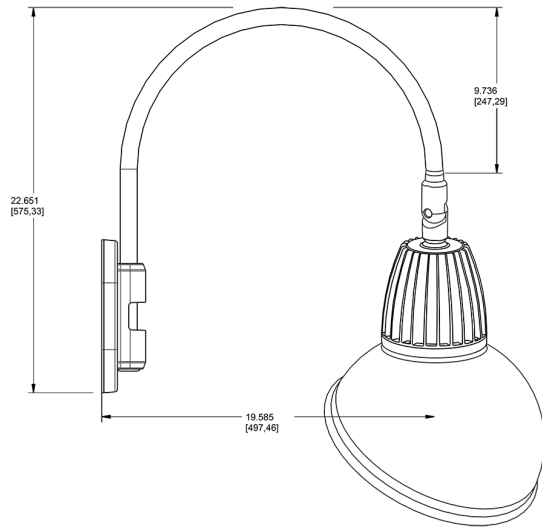

Dimensions

Features

- Adjustable 45° swivel joint
- Superior heat sink
- Die-cast aluminum housing
- 5-Year, No-Compromise Warranty

Ordering Matrix

Family	Wattage	Color Temp	Reflector	Shade	ShadeSize	Finish
GN4LED	26	N	R	AD		A
	13 = 13W 26 = 26W	Y = 3000K Warm N = 4000K Neutral	Blank = Flood R = Rectangular S = Spot	AD = Angled Dome	11 = 11" Blank = 15"	S = Silver G = Hunter Green YL = Yellow LB = Light Blue BL = Royal Blue BWN = Brown I = Ivory R = Red B = Black W = White A = Bronze