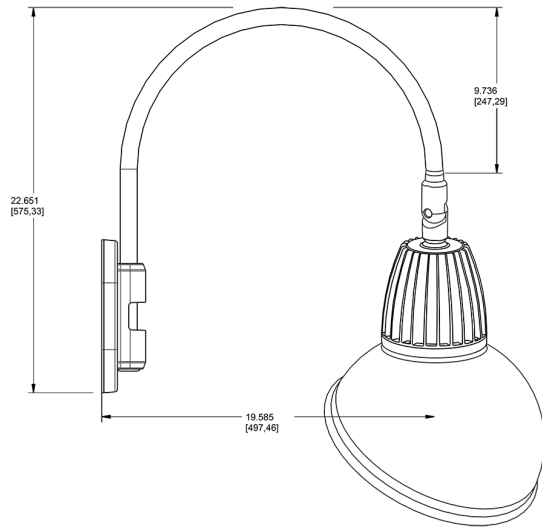

Dimensions

Features

- Adjustable 45° swivel joint
- Superior heat sink
- Die-cast aluminum housing
- 5-Year, No-Compromise Warranty

Ordering Matrix

Family	Wattage	Color Temp	Reflector	Shade	ShadeSize	Finish
GN4LED	26	N	R	AD	11	G
	13 = 13W 26 = 26W	Y = 3000K Warm N = 4000K Neutral	Blank = Flood R = Rectangular S = Spot	AD = Angled Dome	11 = 11" Blank = 15"	S = Silver G = Hunter Green YL = Yellow LB = Light Blue BL = Royal Blue BWN = Brown I = Ivory R = Red B = Black W = White A = Bronze