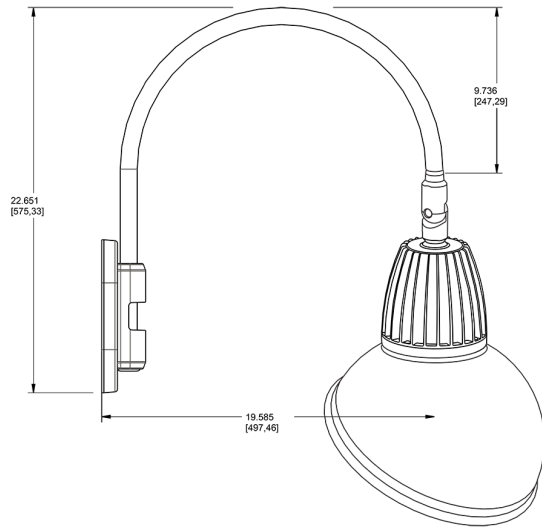

Dimensions

Features

- Adjustable 45° swivel joint
- Superior heat sink
- Die-cast aluminum housing
- 5-Year, No-Compromise Warranty

Ordering Matrix

Family	Wattage	Color Temp	Reflector	Shade	ShadeSize	Finish
GN4LED	26	N	R	AD	11	BWN
	13 = 13W 26 = 26W	Y = 3000K Warm N = 4000K Neutral	Blank = Flood R = Rectangular S = Spot	AD = Angled Dome	11 = 11" Blank = 15"	S = Silver G = Hunter Green YL = Yellow LB = Light Blue BL = Royal Blue BWN = Brown I = Ivory R = Red B = Black W = White A = Bronze