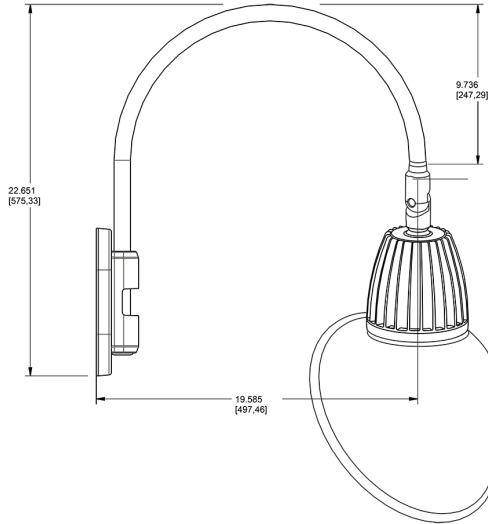

Technical Specifications

Compliance

UL Listed:

Suitable for wet locations. Suitable for mounting within 4ft (1.2m) of the ground.

IESNA LM-79 & lm-80 Testing:

RAB LED luminaires and LED components have been tested by an independent laboratory in accordance with IESNA lm-79 and lm-80

Dimensions

Features

- Adjustable 45° swivel joint
- Superior heat sink
- Die-cast aluminum housing
- 5-Year, No-Compromise Warranty

Ordering Matrix

Family	Wattage	Color Temp	Reflector	Shade	ShadeSize	Finish
GN4LED	26	N	R	AC		R
	13 = 13W 26 = 26W	Y = 3000K Warm N = 4000K Neutral	Blank = Flood R = Rectangular S = Spot	AC = Angled Cone	11 = 11" Blank = 15"	B = Black W = White A = Bronze S = Silver G = Hunter Green YL = Yellow LB = Light Blue BL = Royal Blue BWN = Brown I = Ivory R = Red