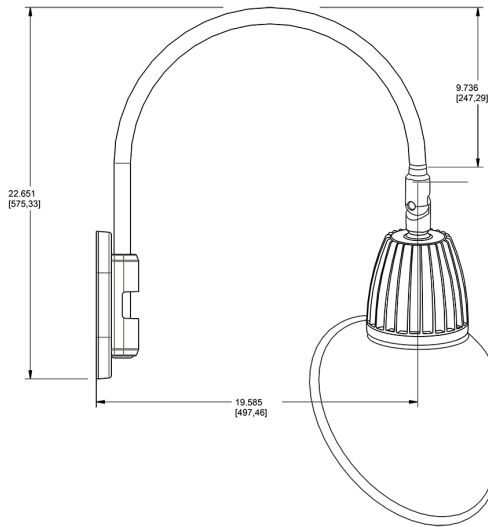

Dimensions

Features

- Adjustable 45° swivel joint
- Superior heat sink
- Die-cast aluminum housing
- 5-Year, No-Compromise Warranty

Ordering Matrix

Family	Wattage	Color Temp	Reflector	Shade	ShadeSize	Finish
GN4LED	26	N	R	AC		A
	13 = 13W 26 = 26W	Y = 3000K Warm N = 4000K Neutral	Blank = Flood R = Rectangular S = Spot	AC = Angled Cone	11 = 11" Blank = 15"	B = Black W = White A = Bronze S = Silver G = Hunter Green YL = Yellow LB = Light Blue BL = Royal Blue BWN = Brown I = Ivory R = Red