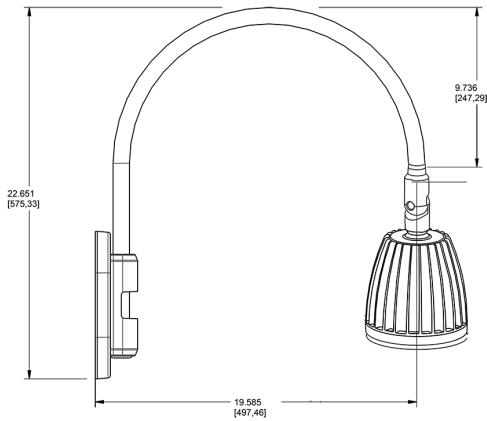

Technical Specifications

Compliance

UL Listed:

Suitable for wet locations. Suitable for mounting within 4ft (1.2m) of the ground.

IESNA LM-79 & lm-80 Testing:

RAB LED luminaires and LED components have been tested by an independent laboratory in accordance with IESNA lm-79 and lm-80

Dimensions

Features

- Adjustable 45° swivel joint
- Superior heat sink
- Die-cast aluminum housing
- 5-Year, No-Compromise Warranty

Ordering Matrix

Family	Wattage	Color Temp	Reflector	Shade	ShadeSize	Finish
GN4LED	26	N				G
	13 = 13W 26 = 26W	Y = 3000K Warm N = 4000K Neutral	Blank = Flood R = Rectangular S = Spot	Blank = No Shade	Blank = No Shade Size	B = Black W = White A = Bronze S = Silver G = Hunter Green YL = Yellow LB = Light Blue BL = Royal Blue BWN = Brown I = Ivory R = Red