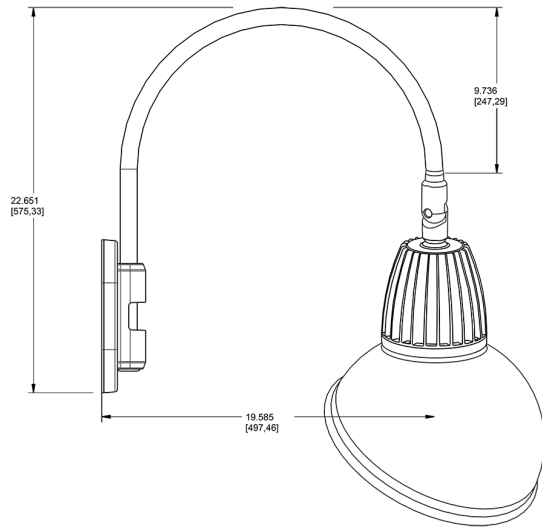

Dimensions

Features

- Adjustable 45° swivel joint
- Superior heat sink
- Die-cast aluminum housing
- 5-Year, No-Compromise Warranty

Ordering Matrix

Family	Wattage	Color Temp	Reflector	Shade	ShadeSize	Finish
GN4LED	26	N		AD		YL
	13 = 13W 26 = 26W	Y = 3000K Warm N = 4000K Neutral	Blank = Flood R = Rectangular S = Spot	AD = Angled Dome	11 = 11" Blank = 15"	S = Silver G = Hunter Green YL = Yellow LB = Light Blue BL = Royal Blue BWN = Brown I = Ivory R = Red B = Black W = White A = Bronze