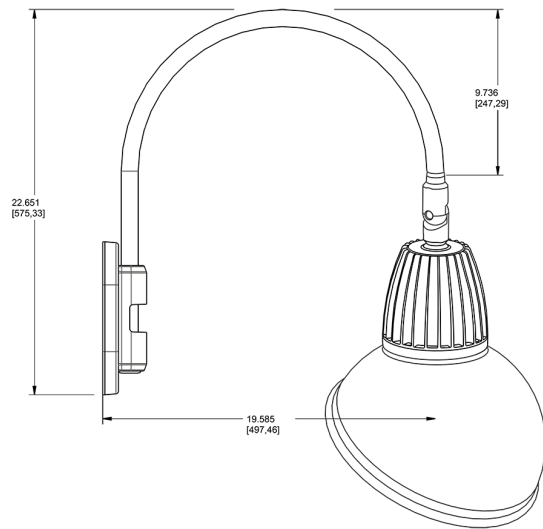

Dimensions

Features

- Adjustable 45° swivel joint
- Superior heat sink
- Die-cast aluminum housing
- 5-Year, No-Compromise Warranty

Ordering Matrix

Family	Wattage	Color Temp	Reflector	Shade	ShadeSize	Finish
GN4LED	26	N		AD	11	B
	13 = 13W 26 = 26W	Y = 3000K Warm N = 4000K Neutral	Blank = Flood R = Rectangular S = Spot	AD = Angled Dome	11 = 11" Blank = 15"	S = Silver G = Hunter Green YL = Yellow LB = Light Blue BL = Royal Blue BWN = Brown I = Ivory R = Red B = Black W = White A = Bronze