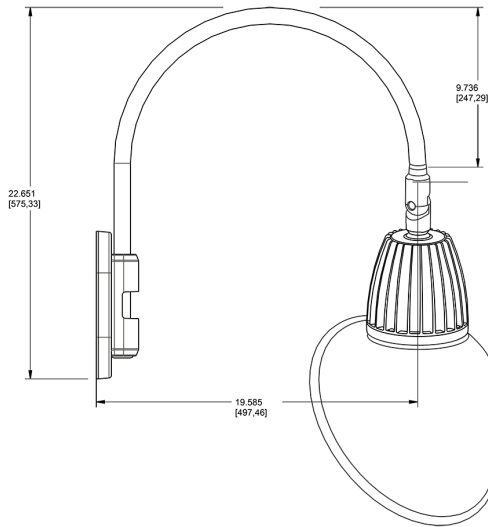

Technical Specifications

Compliance

UL Listed:

Suitable for wet locations. Suitable for mounting within 4ft (1.2m) of the ground.

IESNA LM-79 & lm-80 Testing:

RAB LED luminaires and LED components have been tested by an independent laboratory in accordance with IESNA lm-79 and lm-80

Dimensions

Features

- Adjustable 45° swivel joint
- Superior heat sink
- Die-cast aluminum housing
- 5-Year, No-Compromise Warranty

Ordering Matrix

Family	Wattage	Color Temp	Reflector	Shade	ShadeSize	Finish
GN4LED	26	N		AC		A
	13 = 13W 26 = 26W	Y = 3000K Warm N = 4000K Neutral	Blank = Flood R = Rectangular S = Spot	AC = Angled Cone	11 = 11" Blank = 15"	B = Black W = White A = Bronze S = Silver G = Hunter Green YL = Yellow LB = Light Blue BL = Royal Blue BWN = Brown I = Ivory R = Red