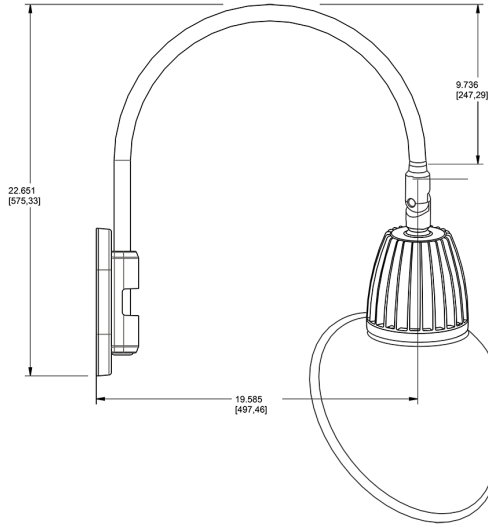

Dimensions

Features

- Adjustable 45° swivel joint
- Superior heat sink
- Die-cast aluminum housing
- 5-Year, No-Compromise Warranty

Ordering Matrix

Family	Wattage	Color Temp	Reflector	Shade	ShadeSize	Finish
GN4LED	26	N		AC	11	R
	13 = 13W 26 = 26W	Y = 3000K Warm N = 4000K Neutral	Blank = Flood R = Rectangular S = Spot	AC = Angled Cone	11 = 11" Blank = 15"	B = Black W = White A = Bronze S = Silver G = Hunter Green YL = Yellow LB = Light Blue BL = Royal Blue BWN = Brown I = Ivory R = Red