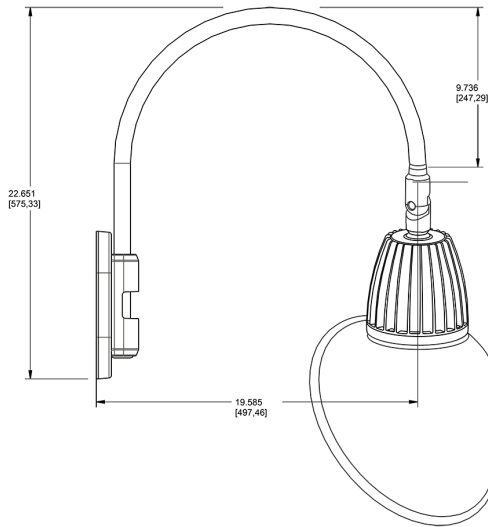

Dimensions

Features

- Adjustable 45° swivel joint
- Superior heat sink
- Die-cast aluminum housing
- 5-Year, No-Compromise Warranty

Ordering Matrix

Family	Wattage	Color Temp	Reflector	Shade	ShadeSize	Finish
GN4LED	26	N		AC	11	A
	13 = 13W 26 = 26W	Y = 3000K Warm N = 4000K Neutral	Blank = Flood R = Rectangular S = Spot	AC = Angled Cone	11 = 11" Blank = 15"	B = Black W = White A = Bronze S = Silver G = Hunter Green YL = Yellow LB = Light Blue BL = Royal Blue BWN = Brown I = Ivory R = Red