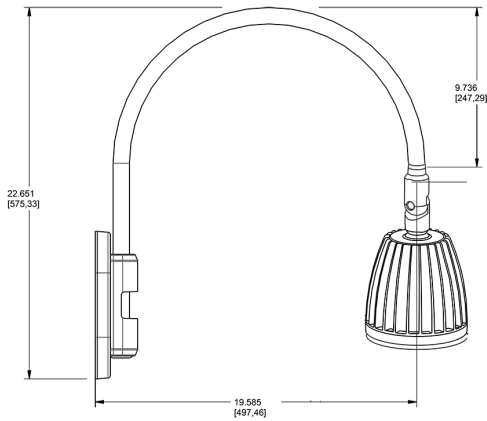

Technical Specifications

Compliance

UL Listed:

Suitable for wet locations. Suitable for mounting within 4ft (1.2m) of the ground.

IESNA LM-79 & lm-80 Testing:

RAB LED luminaires and LED components have been tested by an independent laboratory in accordance with IESNA lm-79 and lm-80

Dimensions

Features

- Adjustable 45° swivel joint
- Superior heat sink
- Die-cast aluminum housing
- 5-Year, No-Compromise Warranty

Ordering Matrix

Family	Wattage	Color Temp	Reflector	Shade	ShadeSize	Finish
GN4LED	13	Y				W
	13 = 13W 26 = 26W	Y = 3000K Warm N = 4000K Neutral	Blank = Flood R = Rectangular S = Spot	Blank = No Shade	Blank = No Shade Size	B = Black W = White A = Bronze S = Silver G = Hunter Green YL = Yellow LB = Light Blue BL = Royal Blue BWN = Brown I = Ivory R = Red