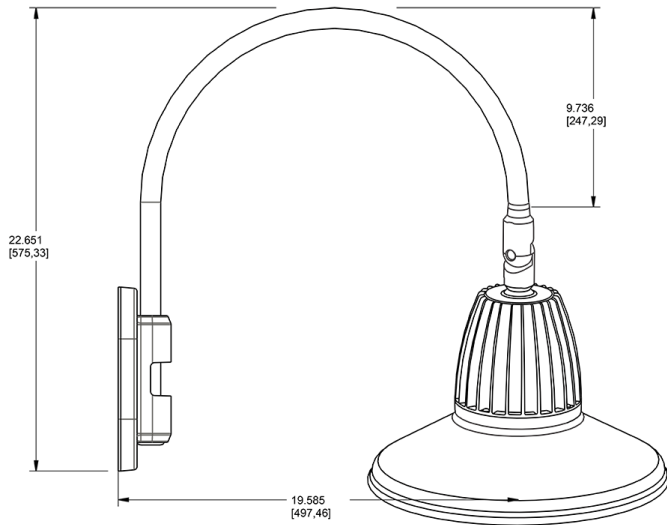

Dimensions

Features

- Adjustable 45° swivel joint
- Superior heat sink
- Die-cast aluminum housing
- 5-Year, No-Compromise Warranty

Ordering Matrix

| Family | Wattage | Color Temp | Reflector | Shade | ShadeSize | Finish |
|--------|----------------------|-------------------------------------|--|---------------------|-------------------------|--|
| GN4LED | 13 | Y | | ST | | W |
| | 13 = 13W 26 = 26W | Y = 3000K Warm N = 4000K Neutral | Blank = Flood R = Rectangular S = Spot | ST = Straight Shade | 11 = 11" Blank = 15" | B = Black W = White A = Bronze S = Silver G = Hunter Green YL = Yellow LB = Light Blue BL = Royal Blue BWN = Brown I = Ivory R = Red |