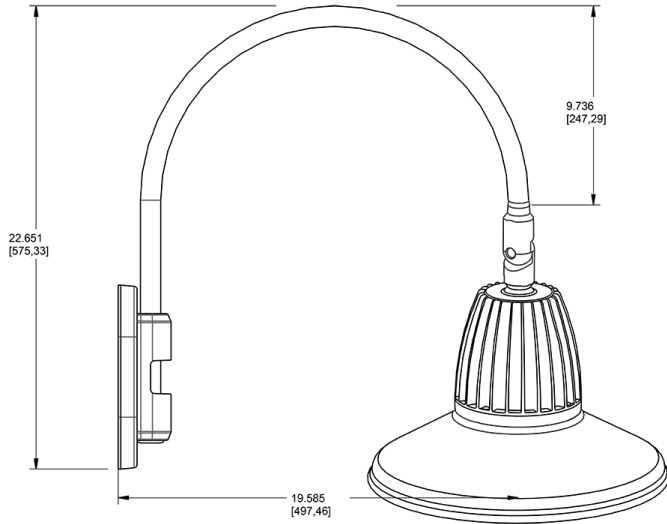

Lead Time:

12 - 14 weeks standard shipping.

Technical Specifications (continued)

Buy American Act Compliance:

RAB values USA manufacturing! Upon request, RAB may be able to manufacture this product to be compliant with the Buy American Act (BAA). Please contact customer service to request a quote for the product to be made BAA compliant.

Dimensions

Features

- Adjustable 45° swivel joint
- Superior heat sink
- Die-cast aluminum housing
- 5-Year, No-Compromise Warranty

Ordering Matrix

Family	Wattage	Color Temp	Reflector	Shade	ShadeSize	Finish
GN4LED	13	Y		ST		I
	13 = 13W 26 = 26W	Y = 3000K Warm N = 4000K Neutral	Blank = Flood R = Rectangular S = Spot	ST = Straight Shade	11 = 11" Blank = 15"	B = Black W = White A = Bronze S = Silver G = Hunter Green YL = Yellow LB = Light Blue BL = Royal Blue BWN = Brown I = Ivory R = Red