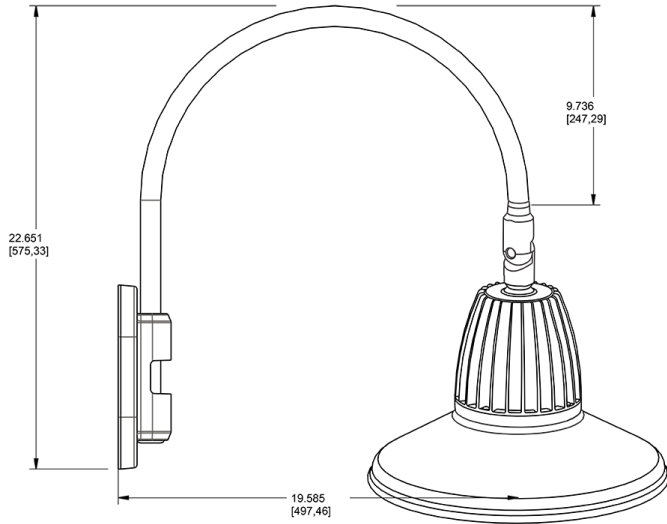

Lead Time:

12 - 14 weeks standard shipping.

Technical Specifications (continued)

Buy American Act Compliance:

RAB values USA manufacturing! Upon request, RAB may be able to manufacture this product to be compliant with the Buy American Act (BAA). Please contact customer service to request a quote for the product to be made BAA compliant.

Dimensions

Features

- Adjustable 45° swivel joint
- Superior heat sink
- Die-cast aluminum housing
- 5-Year, No-Compromise Warranty

Ordering Matrix

Family	Wattage	Color Temp	Reflector	Shade	ShadeSize	Finish
GN4LED	13	Y		ST	11	BL
	13 = 13W 26 = 26W	Y = 3000K Warm N = 4000K Neutral	Blank = Flood R = Rectangular S = Spot	ST = Straight Shade	11 = 11" Blank = 15"	B = Black W = White A = Bronze S = Silver G = Hunter Green YL = Yellow LB = Light Blue BL = Royal Blue BWN = Brown I = Ivory R = Red