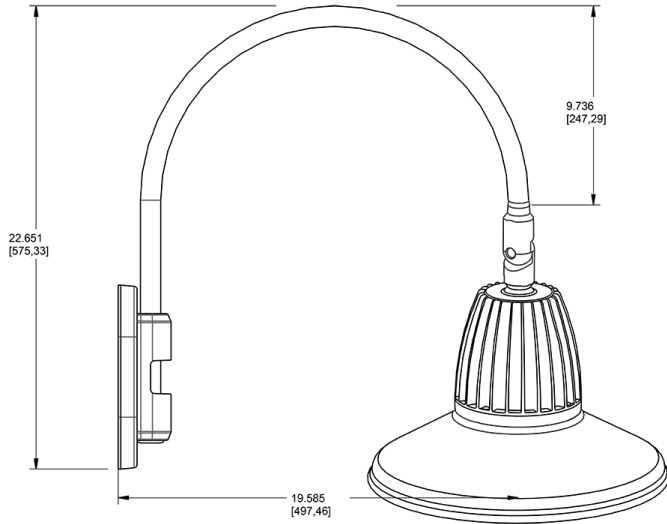

Lead Time:

12 - 14 weeks standard shipping.

Technical Specifications (continued)

Buy American Act Compliance:

RAB values USA manufacturing! Upon request, RAB may be able to manufacture this product to be compliant with the Buy American Act (BAA). Please contact customer service to request a quote for the product to be made BAA compliant.

Dimensions

Features

- Adjustable 45° swivel joint
- Superior heat sink
- Die-cast aluminum housing
- 5-Year, No-Compromise Warranty

Ordering Matrix

Family	Wattage	Color Temp	Reflector	Shade	ShadeSize	Finish
GN4LED	13	Y	S	ST		I
	13 = 13W 26 = 26W	Y = 3000K Warm N = 4000K Neutral	Blank = Flood R = Rectangular S = Spot	ST = Straight Shade	11 = 11" Blank = 15"	B = Black W = White A = Bronze S = Silver G = Hunter Green YL = Yellow LB = Light Blue BL = Royal Blue BWN = Brown I = Ivory R = Red