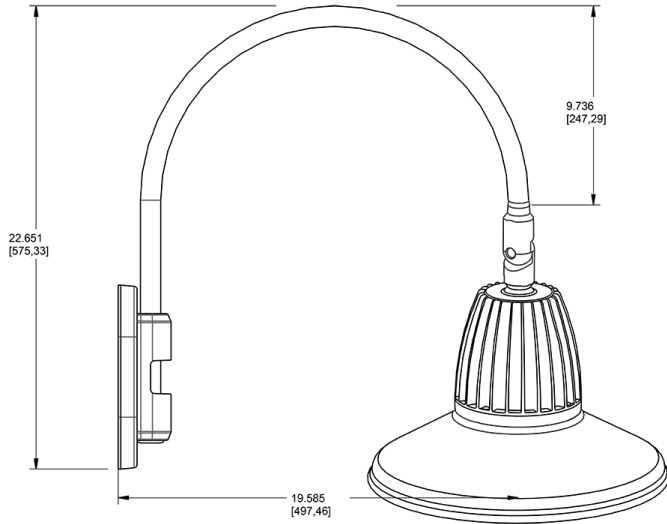

Technical Specifications

Compliance

UL Listed:

Suitable for wet locations. Suitable for mounting within 4ft (1.2m) of the ground.

IESNA LM-79 & lm-80 Testing:

RAB LED luminaires and LED components have been tested by an independent laboratory in accordance with IESNA lm-79 and lm-80

Lead Time:

12 - 14 weeks standard shipping.

Technical Specifications (continued)

Buy American Act Compliance:

RAB values USA manufacturing! Upon request, RAB may be able to manufacture this product to be compliant with the Buy American Act (BAA). Please contact customer service to request a quote for the product to be made BAA compliant.

Dimensions

Features

- Adjustable 45° swivel joint
- Superior heat sink
- Die-cast aluminum housing
- 5-Year, No-Compromise Warranty

Ordering Matrix

Family	Wattage	Color Temp	Reflector	Shade	ShadeSize	Finish
GN4LED	13	Y	S	ST		G
	13 = 13W 26 = 26W	Y = 3000K Warm N = 4000K Neutral	Blank = Flood R = Rectangular S = Spot	ST = Straight Shade	11 = 11" Blank = 15"	B = Black W = White A = Bronze S = Silver G = Hunter Green YL = Yellow LB = Light Blue BL = Royal Blue BWN = Brown I = Ivory R = Red