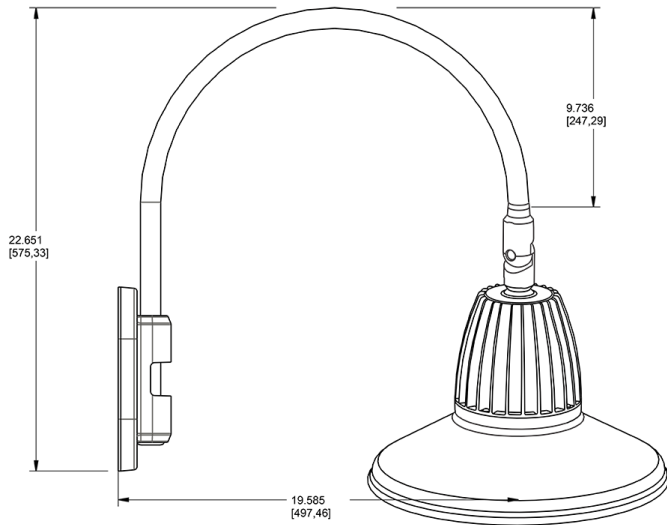

Dimensions

Features

- Adjustable 45° swivel joint
- Superior heat sink
- Die-cast aluminum housing
- 5-Year, No-Compromise Warranty

Ordering Matrix

Family	Wattage	Color Temp	Reflector	Shade	ShadeSize	Finish
GN4LED	13	Y	S	ST		B
	13 = 13W 26 = 26W	Y = 3000K Warm N = 4000K Neutral	Blank = Flood R = Rectangular S = Spot	ST = Straight Shade	11 = 11" Blank = 15"	B = Black W = White A = Bronze S = Silver G = Hunter Green YL = Yellow LB = Light Blue BL = Royal Blue BWN = Brown I = Ivory R = Red