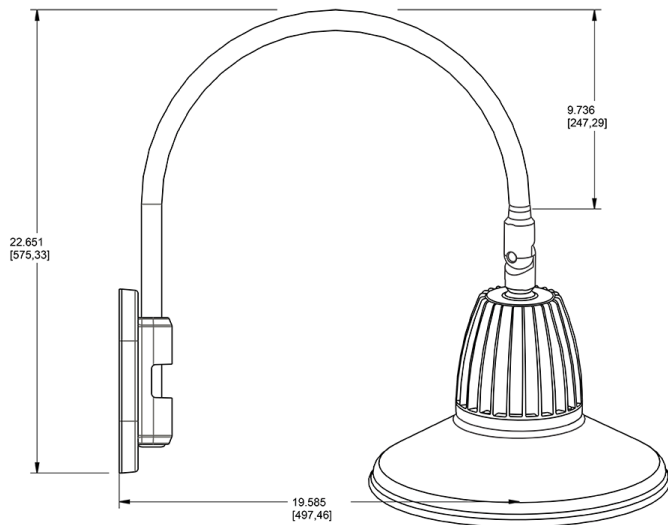

Dimensions

Features

- Adjustable 45° swivel joint
- Superior heat sink
- Die-cast aluminum housing
- 5-Year, No-Compromise Warranty

Ordering Matrix

Family	Wattage	Color Temp	Reflector	Shade	ShadeSize	Finish
GN4LED	13	Y	S	ST	11	W
	13 = 13W 26 = 26W	Y = 3000K Warm N = 4000K Neutral	Blank = Flood R = Rectangular S = Spot	ST = Straight Shade	11 = 11" Blank = 15"	B = Black W = White A = Bronze S = Silver G = Hunter Green YL = Yellow LB = Light Blue BL = Royal Blue BWN = Brown I = Ivory R = Red