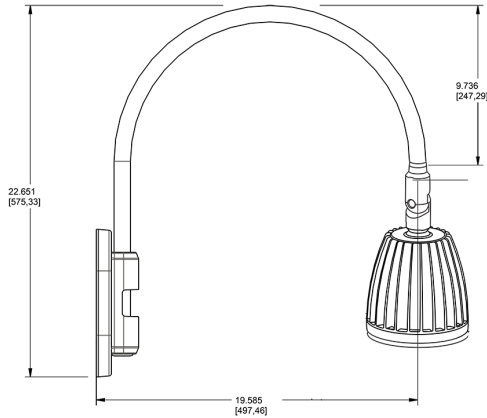

Technical Specifications

Compliance

UL Listed:

Suitable for wet locations. Suitable for mounting within 4ft (1.2m) of the ground.

IESNA LM-79 & lm-80 Testing:

RAB LED luminaires and LED components have been tested by an independent laboratory in accordance with IESNA lm-79 and lm-80

Lead Time:

12 - 14 weeks standard shipping.

Technical Specifications (continued)

Buy American Act Compliance:

RAB values USA manufacturing! Upon request, RAB may be able to manufacture this product to be compliant with the Buy American Act (BAA). Please contact customer service to request a quote for the product to be made BAA compliant.

Dimensions

Features

- Adjustable 45° swivel joint
- Superior heat sink
- Die-cast aluminum housing
- 5-Year, No-Compromise Warranty

Ordering Matrix

Family	Wattage	Color Temp	Reflector	Shade	ShadeSize	Finish
GN4LED	13	Y	S			LB