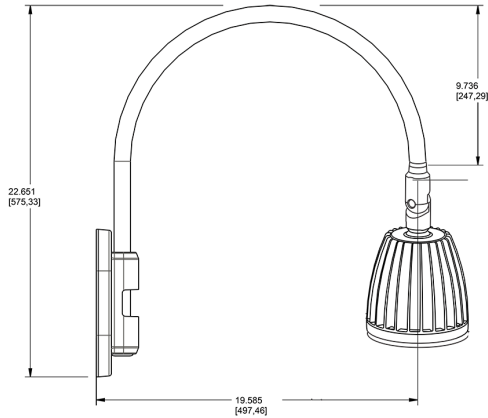

Technical Specifications

Compliance

UL Listed:

Suitable for wet locations. Suitable for mounting within 4ft (1.2m) of the ground.

IESNA LM-79 & lm-80 Testing:

RAB LED luminaires and LED components have been tested by an independent laboratory in accordance with IESNA lm-79 and lm-80

Lead Time:

12 - 14 weeks standard shipping.

Technical Specifications (continued)

Buy American Act Compliance:

RAB values USA manufacturing! Upon request, RAB may be able to manufacture this product to be compliant with the Buy American Act (BAA). Please contact customer service to request a quote for the product to be made BAA compliant.

Dimensions

Features

- Adjustable 45° swivel joint
- Superior heat sink
- Die-cast aluminum housing
- 5-Year, No-Compromise Warranty

Ordering Matrix

Family	Wattage	Color Temp	Reflector	Shade	ShadeSize	Finish
GN4LED	13	Y	S			BWN