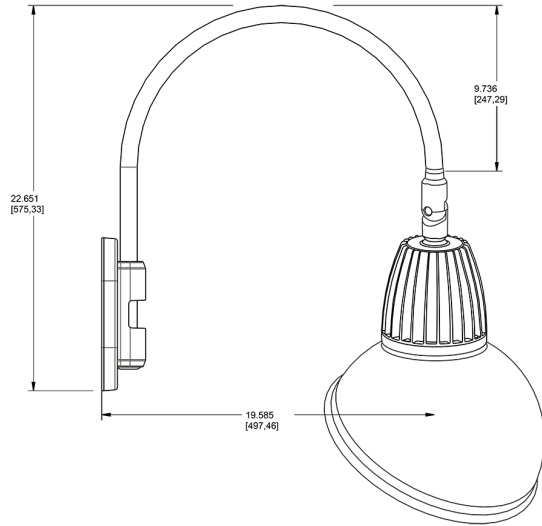

Lead Time:

12 - 14 weeks standard shipping.

Technical Specifications (continued)

Buy American Act Compliance:

RAB values USA manufacturing! Upon request, RAB may be able to manufacture this product to be compliant with the Buy American Act (BAA). Please contact customer service to request a quote for the product to be made BAA compliant.

Dimensions

Features

- Adjustable 45° swivel joint
- Superior heat sink
- Die-cast aluminum housing
- 5-Year, No-Compromise Warranty

Ordering Matrix

Family	Wattage	Color Temp	Reflector	Shade	ShadeSize	Finish
GN4LED	13	Y	S	AD		R
	13 = 13W 26 = 26W	Y = 3000K Warm N = 4000K Neutral	Blank = Flood R = Rectangular S = Spot	AD = Angled Dome	11 = 11" Blank = 15"	S = Silver G = Hunter Green YL = Yellow LB = Light Blue BL = Royal Blue BWN = Brown I = Ivory R = Red B = Black W = White A = Bronze