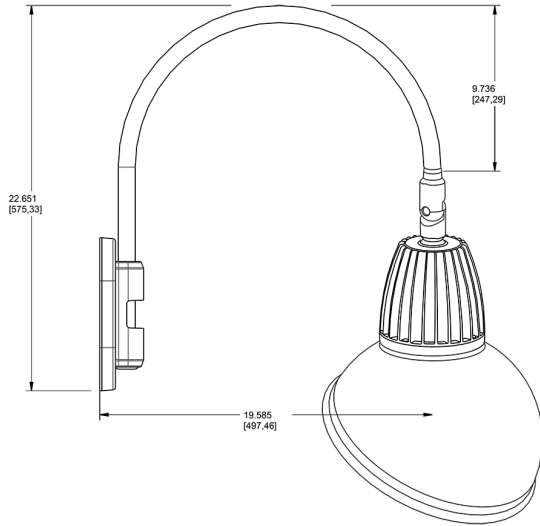

Lead Time:

12 - 14 weeks standard shipping.

Technical Specifications (continued)

Buy American Act Compliance:

RAB values USA manufacturing! Upon request, RAB may be able to manufacture this product to be compliant with the Buy American Act (BAA). Please contact customer service to request a quote for the product to be made BAA compliant.

Dimensions

Features

- Adjustable 45° swivel joint
- Superior heat sink
- Die-cast aluminum housing
- 5-Year, No-Compromise Warranty

Ordering Matrix

Family	Wattage	Color Temp	Reflector	Shade	ShadeSize	Finish
GN4LED	13	Y	S	AD		I
	13 = 13W 26 = 26W	Y = 3000K Warm N = 4000K Neutral	Blank = Flood R = Rectangular S = Spot	AD = Angled Dome	11 = 11" Blank = 15"	S = Silver G = Hunter Green YL = Yellow LB = Light Blue BL = Royal Blue BWN = Brown I = Ivory R = Red B = Black W = White A = Bronze