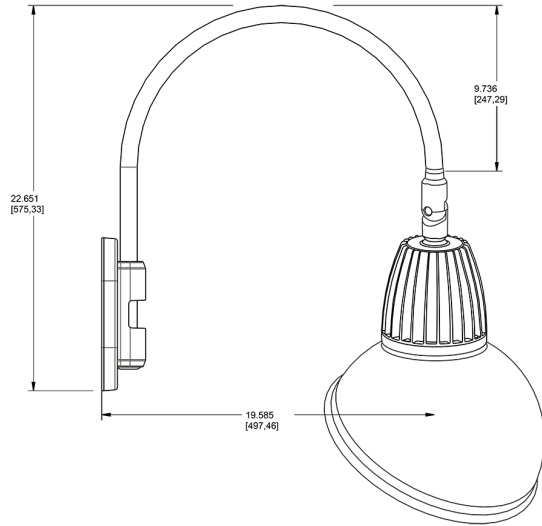

Lead Time:

12 - 14 weeks standard shipping.

Technical Specifications (continued)

Buy American Act Compliance:

RAB values USA manufacturing! Upon request, RAB may be able to manufacture this product to be compliant with the Buy American Act (BAA). Please contact customer service to request a quote for the product to be made BAA compliant.

Dimensions

Features

- Adjustable 45° swivel joint
- Superior heat sink
- Die-cast aluminum housing
- 5-Year, No-Compromise Warranty

Ordering Matrix

Family	Wattage	Color Temp	Reflector	Shade	ShadeSize	Finish
GN4LED	13	Y	S	AD	11	R
	13 = 13W 26 = 26W	Y = 3000K Warm N = 4000K Neutral	Blank = Flood R = Rectangular S = Spot	AD = Angled Dome	11 = 11" Blank = 15"	S = Silver G = Hunter Green YL = Yellow LB = Light Blue BL = Royal Blue BWN = Brown I = Ivory R = Red B = Black W = White A = Bronze