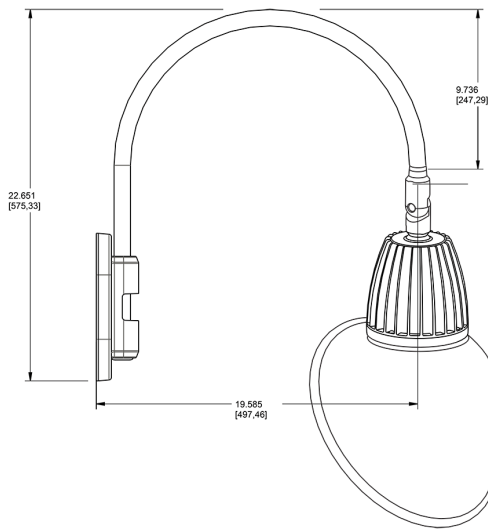

Dimensions

Features

- Adjustable 45° swivel joint
- Superior heat sink
- Die-cast aluminum housing
- 5-Year, No-Compromise Warranty

Ordering Matrix

Family	Wattage	Color Temp	Reflector	Shade	ShadeSize	Finish
GN4LED	13	Y	S	AC		W
	13 = 13W 26 = 26W	Y = 3000K Warm N = 4000K Neutral	Blank = Flood R = Rectangular S = Spot	AC = Angled Cone	11 = 11" Blank = 15"	B = Black W = White A = Bronze S = Silver G = Hunter Green YL = Yellow LB = Light Blue BL = Royal Blue BWN = Brown I = Ivory R = Red