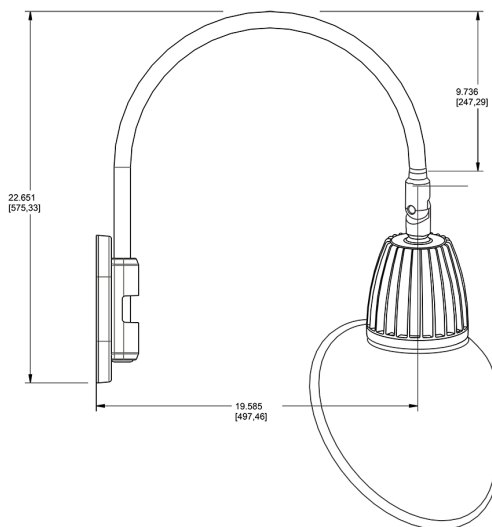

Dimensions

Features

- Adjustable 45° swivel joint
- Superior heat sink
- Die-cast aluminum housing
- 5-Year, No-Compromise Warranty

Ordering Matrix

Family	Wattage	Color Temp	Reflector	Shade	ShadeSize	Finish
GN4LED	13	Y	S	AC	11	W
	13 = 13W 26 = 26W	Y = 3000K Warm N = 4000K Neutral	Blank = Flood R = Rectangular S = Spot	AC = Angled Cone	11 = 11" Blank = 15"	B = Black W = White A = Bronze S = Silver G = Hunter Green YL = Yellow LB = Light Blue BL = Royal Blue BWN = Brown I = Ivory R = Red