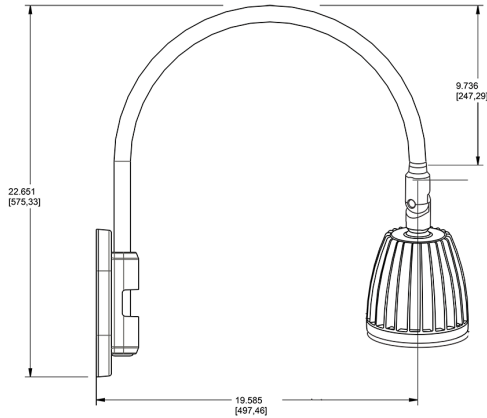

Technical Specifications

Compliance

UL Listed:

Suitable for wet locations. Suitable for mounting within 4ft (1.2m) of the ground.

IESNA LM-79 & lm-80 Testing:

RAB LED luminaires and LED components have been tested by an independent laboratory in accordance with IESNA lm-79 and lm-80

Lead Time:

12 - 14 weeks standard shipping.

Technical Specifications (continued)

Buy American Act Compliance:

RAB values USA manufacturing! Upon request, RAB may be able to manufacture this product to be compliant with the Buy American Act (BAA). Please contact customer service to request a quote for the product to be made BAA compliant.

Dimensions

Features

- Adjustable 45° swivel joint
- Superior heat sink
- Die-cast aluminum housing
- 5-Year, No-Compromise Warranty

Ordering Matrix

Family	Wattage	Color Temp	Reflector	Shade	ShadeSize	Finish
GN4LED	13	Y	S			A