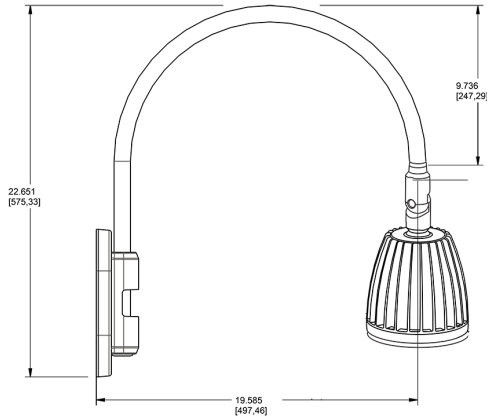

Lead Time:

12 - 14 weeks standard shipping.

Technical Specifications (continued)

Buy American Act Compliance:

RAB values USA manufacturing! Upon request, RAB may be able to manufacture this product to be compliant with the Buy American Act (BAA). Please contact customer service to request a quote for the product to be made BAA compliant.

Dimensions

Features

- Adjustable 45° swivel joint
- Superior heat sink
- Die-cast aluminum housing
- 5-Year, No-Compromise Warranty

Ordering Matrix

Family	Wattage	Color Temp	Reflector	Shade	ShadeSize	Finish
GN4LED	13	Y	R			YL
	13 = 13W 26 = 26W	Y = 3000K Warm N = 4000K Neutral	Blank = Flood R = Rectangular S = Spot	Blank = No Shade	Blank = No Shade Size	B = Black W = White A = Bronze S = Silver G = Hunter Green YL = Yellow LB = Light Blue BL = Royal Blue BWN = Brown I = Ivory R = Red