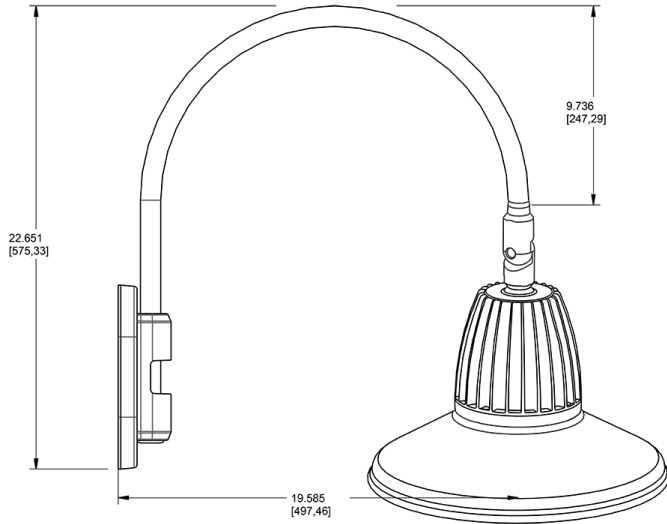

Lead Time:

12 - 14 weeks standard shipping.

Technical Specifications (continued)

Buy American Act Compliance:

RAB values USA manufacturing! Upon request, RAB may be able to manufacture this product to be compliant with the Buy American Act (BAA). Please contact customer service to request a quote for the product to be made BAA compliant.

Dimensions

Features

- Adjustable 45° swivel joint
- Superior heat sink
- Die-cast aluminum housing
- 5-Year, No-Compromise Warranty

Ordering Matrix

Family	Wattage	Color Temp	Reflector	Shade	ShadeSize	Finish
GN4LED	13	Y	R	ST		BL
	13 = 13W 26 = 26W	Y = 3000K Warm N = 4000K Neutral	Blank = Flood R = Rectangular S = Spot	ST = Straight Shade	11 = 11" Blank = 15"	B = Black W = White A = Bronze S = Silver G = Hunter Green YL = Yellow LB = Light Blue BL = Royal Blue BWN = Brown I = Ivory R = Red