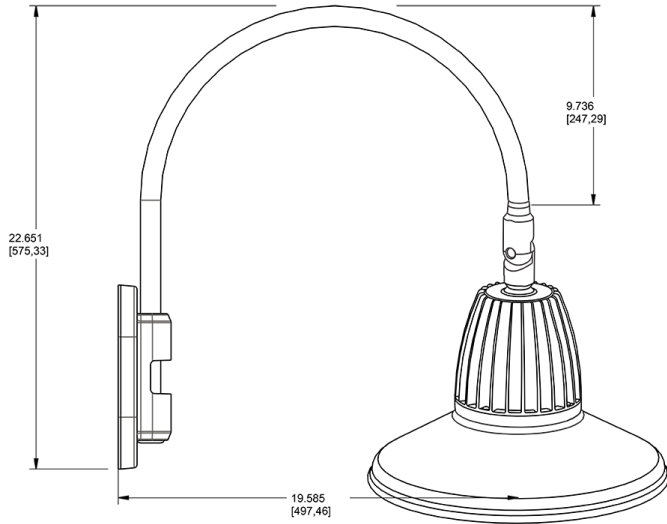

Lead Time:

12 - 14 weeks standard shipping.

Technical Specifications (continued)

Buy American Act Compliance:

RAB values USA manufacturing! Upon request, RAB may be able to manufacture this product to be compliant with the Buy American Act (BAA). Please contact customer service to request a quote for the product to be made BAA compliant.

Dimensions

Features

- Adjustable 45° swivel joint
- Superior heat sink
- Die-cast aluminum housing
- 5-Year, No-Compromise Warranty

Ordering Matrix

Family	Wattage	Color Temp	Reflector	Shade	ShadeSize	Finish
GN4LED	13	Y	R	ST	11	R
	13 = 13W 26 = 26W	Y = 3000K Warm N = 4000K Neutral	Blank = Flood R = Rectangular S = Spot	ST = Straight Shade	11 = 11" Blank = 15"	B = Black W = White A = Bronze S = Silver G = Hunter Green YL = Yellow LB = Light Blue BL = Royal Blue BWN = Brown I = Ivory R = Red