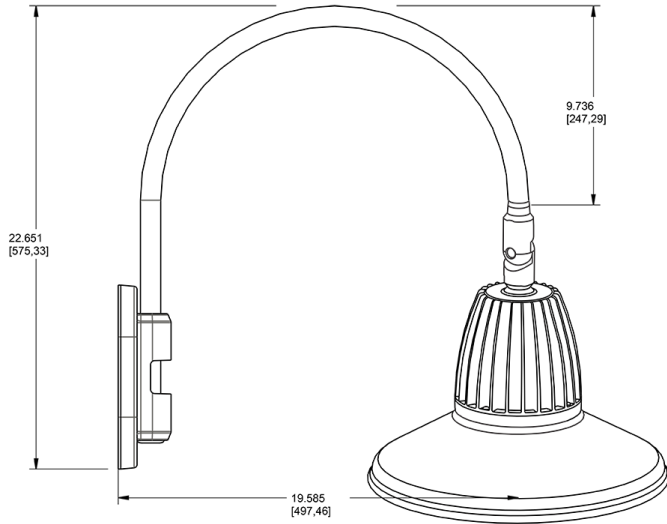

Lead Time:

12 - 14 weeks standard shipping.

Technical Specifications (continued)

Buy American Act Compliance:

RAB values USA manufacturing! Upon request, RAB may be able to manufacture this product to be compliant with the Buy American Act (BAA). Please contact customer service to request a quote for the product to be made BAA compliant.

Dimensions

Features

- Adjustable 45° swivel joint
- Superior heat sink
- Die-cast aluminum housing
- 5-Year, No-Compromise Warranty

Ordering Matrix

Family	Wattage	Color Temp	Reflector	Shade	ShadeSize	Finish
GN4LED	13	Y	R	ST	11	BL
	13 = 13W 26 = 26W	Y = 3000K Warm N = 4000K Neutral	Blank = Flood R = Rectangular S = Spot	ST = Straight Shade	11 = 11" Blank = 15"	B = Black W = White A = Bronze S = Silver G = Hunter Green YL = Yellow LB = Light Blue BL = Royal Blue BWN = Brown I = Ivory R = Red