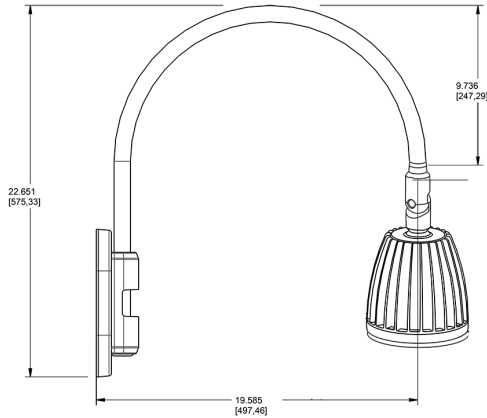

Lead Time:

12 - 14 weeks standard shipping.

Technical Specifications (continued)

Buy American Act Compliance:

RAB values USA manufacturing! Upon request, RAB may be able to manufacture this product to be compliant with the Buy American Act (BAA). Please contact customer service to request a quote for the product to be made BAA compliant.

Dimensions

Features

- Adjustable 45° swivel joint
- Superior heat sink
- Die-cast aluminum housing
- 5-Year, No-Compromise Warranty

Ordering Matrix

Family	Wattage	Color Temp	Reflector	Shade	ShadeSize	Finish
GN4LED	13	Y	R			S
	13 = 13W 26 = 26W	Y = 3000K Warm N = 4000K Neutral	Blank = Flood R = Rectangular S = Spot	Blank = No Shade	Blank = No Shade Size	B = Black W = White A = Bronze S = Silver G = Hunter Green YL = Yellow LB = Light Blue BL = Royal Blue BWN = Brown I = Ivory R = Red