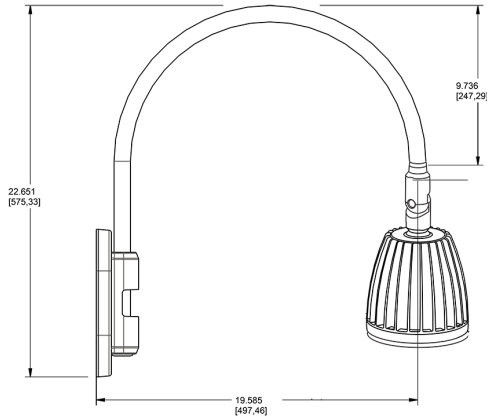

Technical Specifications

Compliance

UL Listed:

Suitable for wet locations. Suitable for mounting within 4ft (1.2m) of the ground.

IESNA LM-79 & lm-80 Testing:

RAB LED luminaires and LED components have been tested by an independent laboratory in accordance with IESNA lm-79 and lm-80

Lead Time:

12 - 14 weeks standard shipping.

Technical Specifications (continued)

Buy American Act Compliance:

RAB values USA manufacturing! Upon request, RAB may be able to manufacture this product to be compliant with the Buy American Act (BAA). Please contact customer service to request a quote for the product to be made BAA compliant.

Dimensions

Features

- Adjustable 45° swivel joint
- Superior heat sink
- Die-cast aluminum housing
- 5-Year, No-Compromise Warranty

Ordering Matrix

Family	Wattage	Color Temp	Reflector	Shade	ShadeSize	Finish
GN4LED	13	Y	R			R