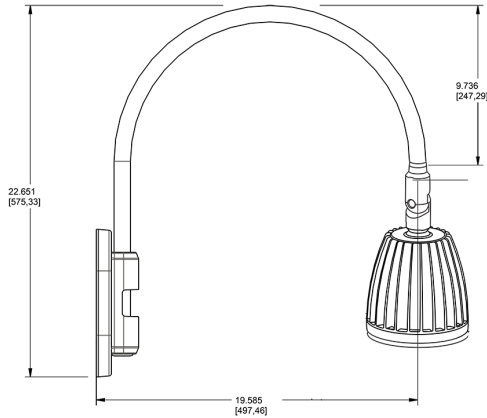

Technical Specifications

Compliance

UL Listed:

Suitable for wet locations. Suitable for mounting within 4ft (1.2m) of the ground.

IESNA LM-79 & lm-80 Testing:

RAB LED luminaires and LED components have been tested by an independent laboratory in accordance with IESNA lm-79 and lm-80

Lead Time:

12 - 14 weeks standard shipping.

Technical Specifications (continued)

Buy American Act Compliance:

RAB values USA manufacturing! Upon request, RAB may be able to manufacture this product to be compliant with the Buy American Act (BAA). Please contact customer service to request a quote for the product to be made BAA compliant.

Dimensions

Features

- Adjustable 45° swivel joint
- Superior heat sink
- Die-cast aluminum housing
- 5-Year, No-Compromise Warranty

Ordering Matrix

Family	Wattage	Color Temp	Reflector	Shade	ShadeSize	Finish
GN4LED	13	Y	R			LB