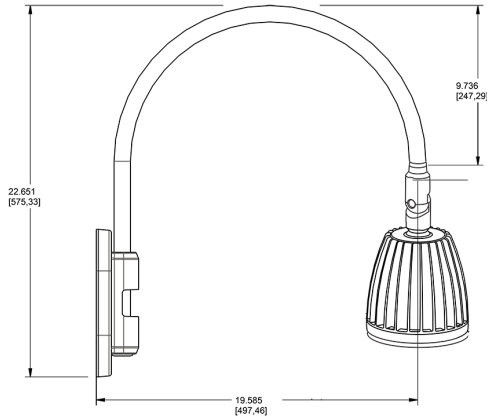

Technical Specifications

Compliance

UL Listed:

Suitable for wet locations. Suitable for mounting within 4ft (1.2m) of the ground.

IESNA LM-79 & lm-80 Testing:

RAB LED luminaires and LED components have been tested by an independent laboratory in accordance with IESNA lm-79 and lm-80

Lead Time:

12 - 14 weeks standard shipping.

Technical Specifications (continued)

Buy American Act Compliance:

RAB values USA manufacturing! Upon request, RAB may be able to manufacture this product to be compliant with the Buy American Act (BAA). Please contact customer service to request a quote for the product to be made BAA compliant.

Dimensions

Features

- Adjustable 45° swivel joint
- Superior heat sink
- Die-cast aluminum housing
- 5-Year, No-Compromise Warranty

Ordering Matrix

Family	Wattage	Color Temp	Reflector	Shade	ShadeSize	Finish
GN4LED	13	Y				G
	13 = 13W 26 = 26W	Y = 3000K Warm N = 4000K Neutral	Blank = Flood R = Rectangular S = Spot	Blank = No Shade	Blank = No Shade Size	B = Black W = White A = Bronze S = Silver G = Hunter Green YL = Yellow LB = Light Blue BL = Royal Blue BWN = Brown I = Ivory R = Red