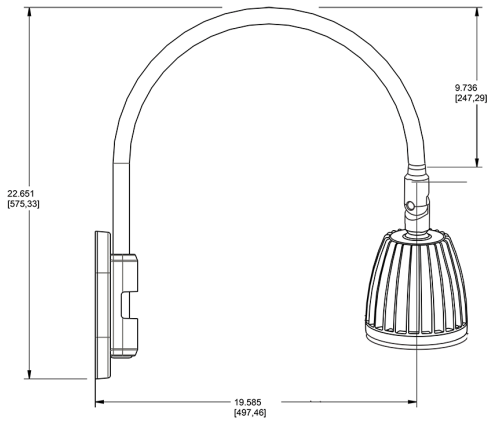

Dimensions

Features

- Adjustable 45° swivel joint
- Superior heat sink
- Die-cast aluminum housing
- 5-Year, No-Compromise Warranty

Ordering Matrix

Family	Wattage	Color Temp	Reflector	Shade	ShadeSize	Finish
GN4LED	13	Y	R			B
	13 = 13W 26 = 26W	Y = 3000K Warm N = 4000K Neutral	Blank = Flood R = Rectangular S = Spot	Blank = No Shade	Blank = No Shade Size	B = Black W = White A = Bronze S = Silver G = Hunter Green YL = Yellow LB = Light Blue BL = Royal Blue BWN = Brown I = Ivory R = Red