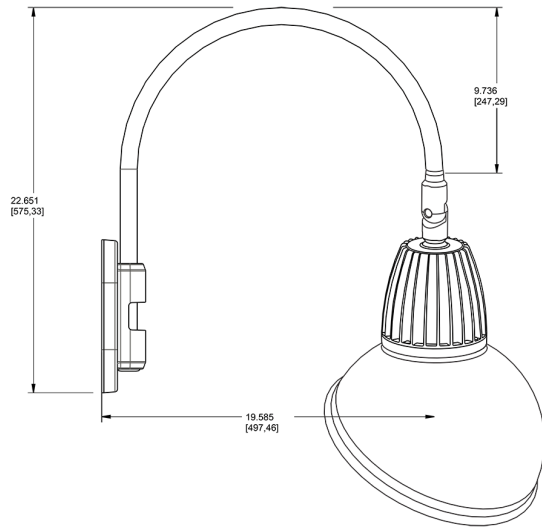

Dimensions

Features

- Adjustable 45° swivel joint
- Superior heat sink
- Die-cast aluminum housing
- 5-Year, No-Compromise Warranty

Ordering Matrix

Family	Wattage	Color Temp	Reflector	Shade	ShadeSize	Finish
GN4LED	13	Y	R	AD		W
	13 = 13W 26 = 26W	Y = 3000K Warm N = 4000K Neutral	Blank = Flood R = Rectangular S = Spot	AD = Angled Dome	11 = 11" Blank = 15"	S = Silver G = Hunter Green YL = Yellow LB = Light Blue BL = Royal Blue BWN = Brown I = Ivory R = Red B = Black W = White A = Bronze