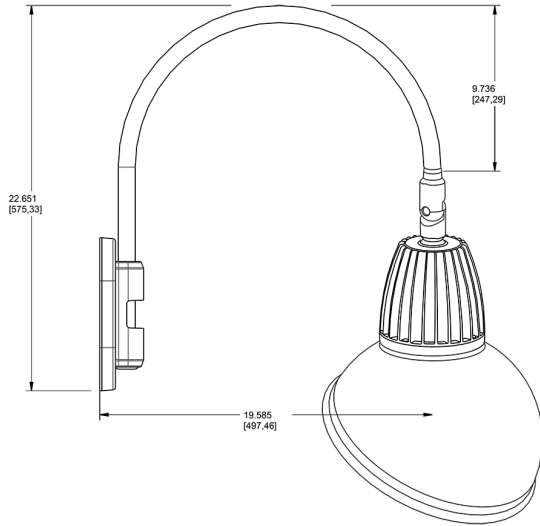

Lead Time:

12 - 14 weeks standard shipping.

Technical Specifications (continued)

Buy American Act Compliance:

RAB values USA manufacturing! Upon request, RAB may be able to manufacture this product to be compliant with the Buy American Act (BAA). Please contact customer service to request a quote for the product to be made BAA compliant.

Dimensions

Features

- Adjustable 45° swivel joint
- Superior heat sink
- Die-cast aluminum housing
- 5-Year, No-Compromise Warranty

Ordering Matrix

Family	Wattage	Color Temp	Reflector	Shade	ShadeSize	Finish
GN4LED	13	Y	R	AD		S
	13 = 13W 26 = 26W	Y = 3000K Warm N = 4000K Neutral	Blank = Flood R = Rectangular S = Spot	AD = Angled Dome	11 = 11" Blank = 15"	S = Silver G = Hunter Green YL = Yellow LB = Light Blue BL = Royal Blue BWN = Brown I = Ivory R = Red B = Black W = White A = Bronze