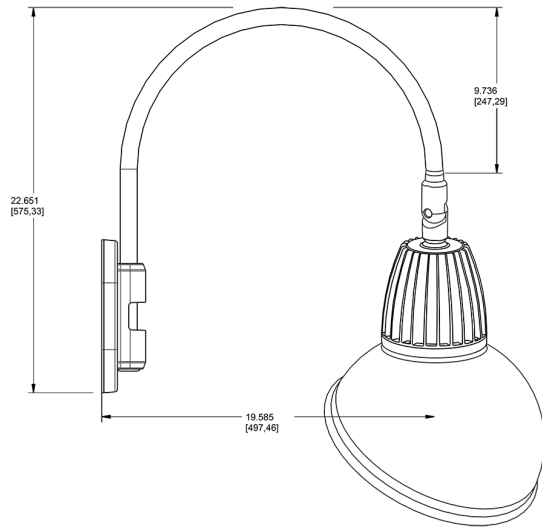

Dimensions

Features

- Adjustable 45° swivel joint
- Superior heat sink
- Die-cast aluminum housing
- 5-Year, No-Compromise Warranty

Ordering Matrix

Family	Wattage	Color Temp	Reflector	Shade	ShadeSize	Finish
GN4LED	13	Y	R	AD		B
	13 = 13W 26 = 26W	Y = 3000K Warm N = 4000K Neutral	Blank = Flood R = Rectangular S = Spot	AD = Angled Dome	11 = 11" Blank = 15"	S = Silver G = Hunter Green YL = Yellow LB = Light Blue BL = Royal Blue BWN = Brown I = Ivory R = Red B = Black W = White A = Bronze