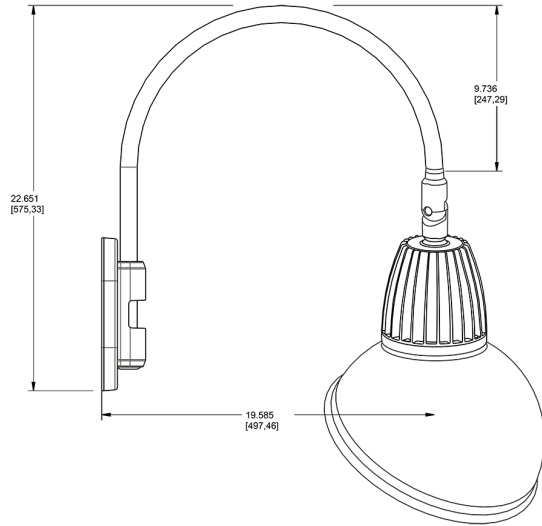

Lead Time:

12 - 14 weeks standard shipping.

Technical Specifications (continued)

Buy American Act Compliance:

RAB values USA manufacturing! Upon request, RAB may be able to manufacture this product to be compliant with the Buy American Act (BAA). Please contact customer service to request a quote for the product to be made BAA compliant.

Dimensions

Features

- Adjustable 45° swivel joint
- Superior heat sink
- Die-cast aluminum housing
- 5-Year, No-Compromise Warranty

Ordering Matrix

Family	Wattage	Color Temp	Reflector	Shade	ShadeSize	Finish
GN4LED	13	Y	R	AD		A
	13 = 13W 26 = 26W	Y = 3000K Warm N = 4000K Neutral	Blank = Flood R = Rectangular S = Spot	AD = Angled Dome	11 = 11" Blank = 15"	S = Silver G = Hunter Green YL = Yellow LB = Light Blue BL = Royal Blue BWN = Brown I = Ivory R = Red B = Black W = White A = Bronze