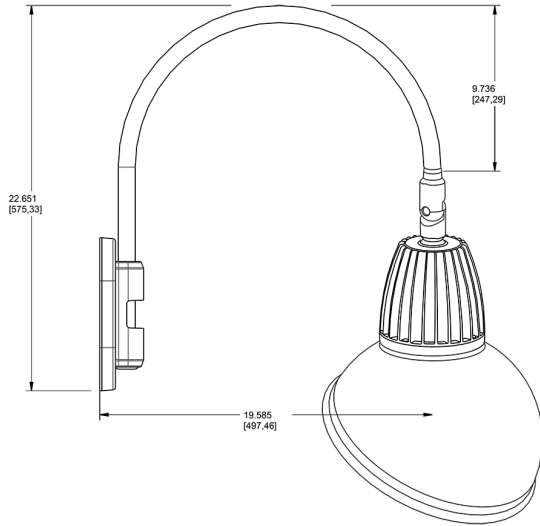

Lead Time:

12 - 14 weeks standard shipping.

Technical Specifications (continued)

Buy American Act Compliance:

RAB values USA manufacturing! Upon request, RAB may be able to manufacture this product to be compliant with the Buy American Act (BAA). Please contact customer service to request a quote for the product to be made BAA compliant.

Dimensions

Features

- Adjustable 45° swivel joint
- Superior heat sink
- Die-cast aluminum housing
- 5-Year, No-Compromise Warranty

Ordering Matrix

Family	Wattage	Color Temp	Reflector	Shade	ShadeSize	Finish
GN4LED	13	Y	R	AD	11	S
	13 = 13W 26 = 26W	Y = 3000K Warm N = 4000K Neutral	Blank = Flood R = Rectangular S = Spot	AD = Angled Dome	11 = 11" Blank = 15"	S = Silver G = Hunter Green YL = Yellow LB = Light Blue BL = Royal Blue BWN = Brown I = Ivory R = Red B = Black W = White A = Bronze