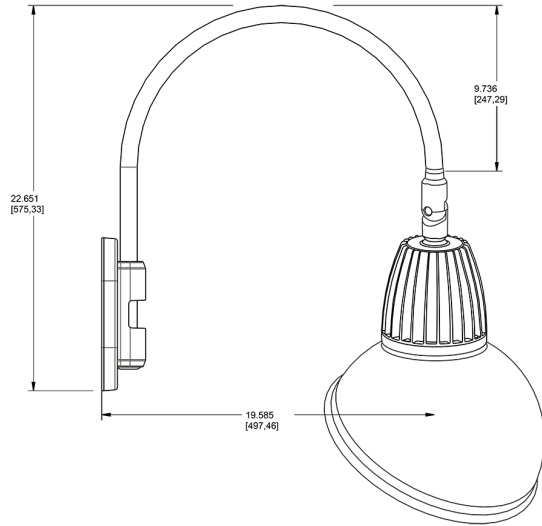

Lead Time:

12 - 14 weeks standard shipping.

Technical Specifications (continued)

Buy American Act Compliance:

RAB values USA manufacturing! Upon request, RAB may be able to manufacture this product to be compliant with the Buy American Act (BAA). Please contact customer service to request a quote for the product to be made BAA compliant.

Dimensions

Features

- Adjustable 45° swivel joint
- Superior heat sink
- Die-cast aluminum housing
- 5-Year, No-Compromise Warranty

Ordering Matrix

Family	Wattage	Color Temp	Reflector	Shade	ShadeSize	Finish
GN4LED	13	Y	R	AD	11	I
	13 = 13W 26 = 26W	Y = 3000K Warm N = 4000K Neutral	Blank = Flood R = Rectangular S = Spot	AD = Angled Dome	11 = 11" Blank = 15"	S = Silver G = Hunter Green YL = Yellow LB = Light Blue BL = Royal Blue BWN = Brown I = Ivory R = Red B = Black W = White A = Bronze