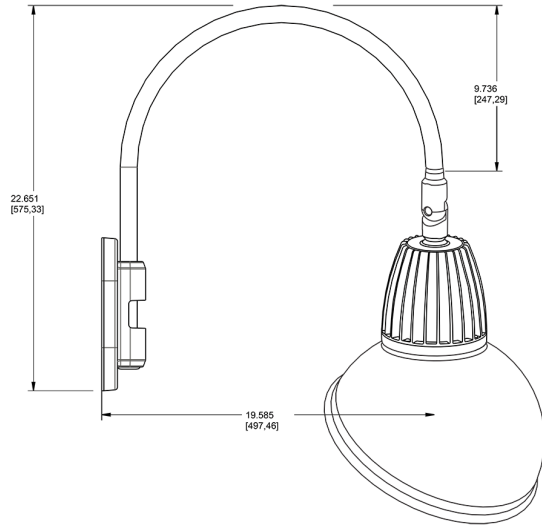

Lead Time:

12 - 14 weeks standard shipping.

Technical Specifications (continued)

Buy American Act Compliance:

RAB values USA manufacturing! Upon request, RAB may be able to manufacture this product to be compliant with the Buy American Act (BAA). Please contact customer service to request a quote for the product to be made BAA compliant.

Dimensions

Features

- Adjustable 45° swivel joint
- Superior heat sink
- Die-cast aluminum housing
- 5-Year, No-Compromise Warranty

Ordering Matrix

Family	Wattage	Color Temp	Reflector	Shade	ShadeSize	Finish
GN4LED	13	Y	R	AD	11	BL
	13 = 13W 26 = 26W	Y = 3000K Warm N = 4000K Neutral	Blank = Flood R = Rectangular S = Spot	AD = Angled Dome	11 = 11" Blank = 15"	S = Silver G = Hunter Green YL = Yellow LB = Light Blue BL = Royal Blue BWN = Brown I = Ivory R = Red B = Black W = White A = Bronze