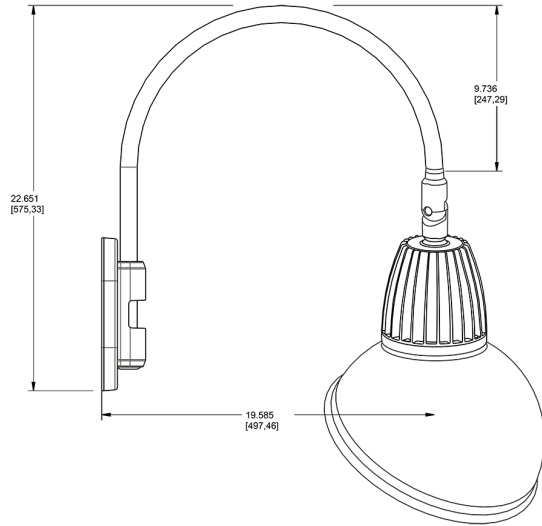

Lead Time:

12 - 14 weeks standard shipping.

Technical Specifications (continued)

Buy American Act Compliance:

RAB values USA manufacturing! Upon request, RAB may be able to manufacture this product to be compliant with the Buy American Act (BAA). Please contact customer service to request a quote for the product to be made BAA compliant.

Dimensions

Features

- Adjustable 45° swivel joint
- Superior heat sink
- Die-cast aluminum housing
- 5-Year, No-Compromise Warranty

Ordering Matrix

Family	Wattage	Color Temp	Reflector	Shade	ShadeSize	Finish
GN4LED	13	Y	R	AD	11	A
	13 = 13W 26 = 26W	Y = 3000K Warm N = 4000K Neutral	Blank = Flood R = Rectangular S = Spot	AD = Angled Dome	11 = 11" Blank = 15"	S = Silver G = Hunter Green YL = Yellow LB = Light Blue BL = Royal Blue BWN = Brown I = Ivory R = Red B = Black W = White A = Bronze