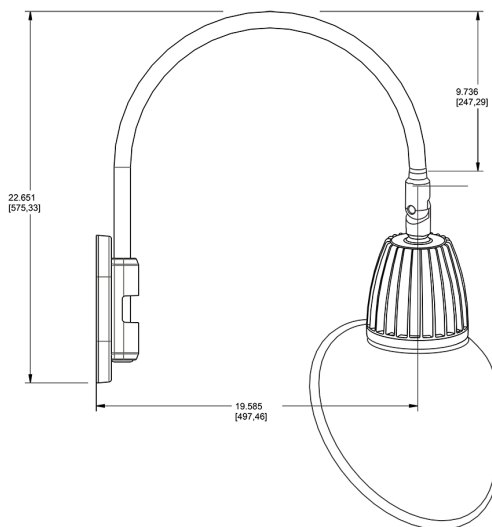

Dimensions

Features

- Adjustable 45° swivel joint
- Superior heat sink
- Die-cast aluminum housing
- 5-Year, No-Compromise Warranty

Ordering Matrix

Family	Wattage	Color Temp	Reflector	Shade	ShadeSize	Finish
GN4LED	13	Y	R	AC	11	W
	13 = 13W 26 = 26W	Y = 3000K Warm N = 4000K Neutral	Blank = Flood R = Rectangular S = Spot	AC = Angled Cone	11 = 11" Blank = 15"	B = Black W = White A = Bronze S = Silver G = Hunter Green YL = Yellow LB = Light Blue BL = Royal Blue BWN = Brown I = Ivory R = Red