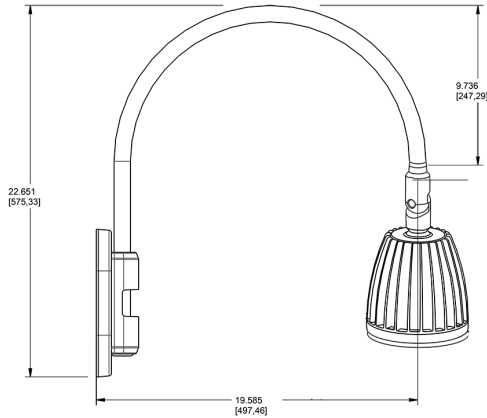

Technical Specifications

Compliance

UL Listed:

Suitable for wet locations. Suitable for mounting within 4ft (1.2m) of the ground.

IESNA LM-79 & lm-80 Testing:

RAB LED luminaires and LED components have been tested by an independent laboratory in accordance with IESNA lm-79 and lm-80

Lead Time:

12 - 14 weeks standard shipping.

Technical Specifications (continued)

Buy American Act Compliance:

RAB values USA manufacturing! Upon request, RAB may be able to manufacture this product to be compliant with the Buy American Act (BAA). Please contact customer service to request a quote for the product to be made BAA compliant.

Dimensions

Features

- Adjustable 45° swivel joint
- Superior heat sink
- Die-cast aluminum housing
- 5-Year, No-Compromise Warranty

Ordering Matrix

Family	Wattage	Color Temp	Reflector	Shade	ShadeSize	Finish
GN4LED	13	Y	R			A