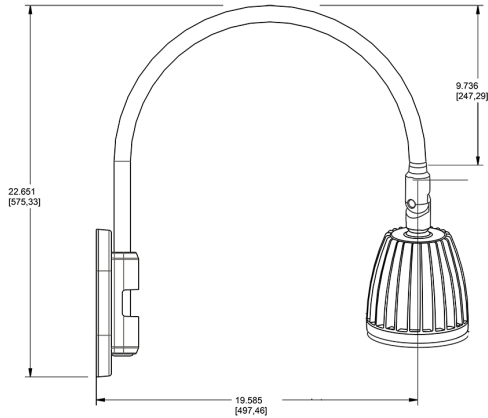

Technical Specifications

Compliance

UL Listed:

Suitable for wet locations. Suitable for mounting within 4ft (1.2m) of the ground.

IESNA LM-79 & lm-80 Testing:

RAB LED luminaires and LED components have been tested by an independent laboratory in accordance with IESNA lm-79 and lm-80

Lead Time:

12 - 14 weeks standard shipping.

Technical Specifications (continued)

Buy American Act Compliance:

RAB values USA manufacturing! Upon request, RAB may be able to manufacture this product to be compliant with the Buy American Act (BAA). Please contact customer service to request a quote for the product to be made BAA compliant.

Dimensions

Features

- Adjustable 45° swivel joint
- Superior heat sink
- Die-cast aluminum housing
- 5-Year, No-Compromise Warranty

Ordering Matrix

Family	Wattage	Color Temp	Reflector	Shade	ShadeSize	Finish
GN4LED	13	Y				LB